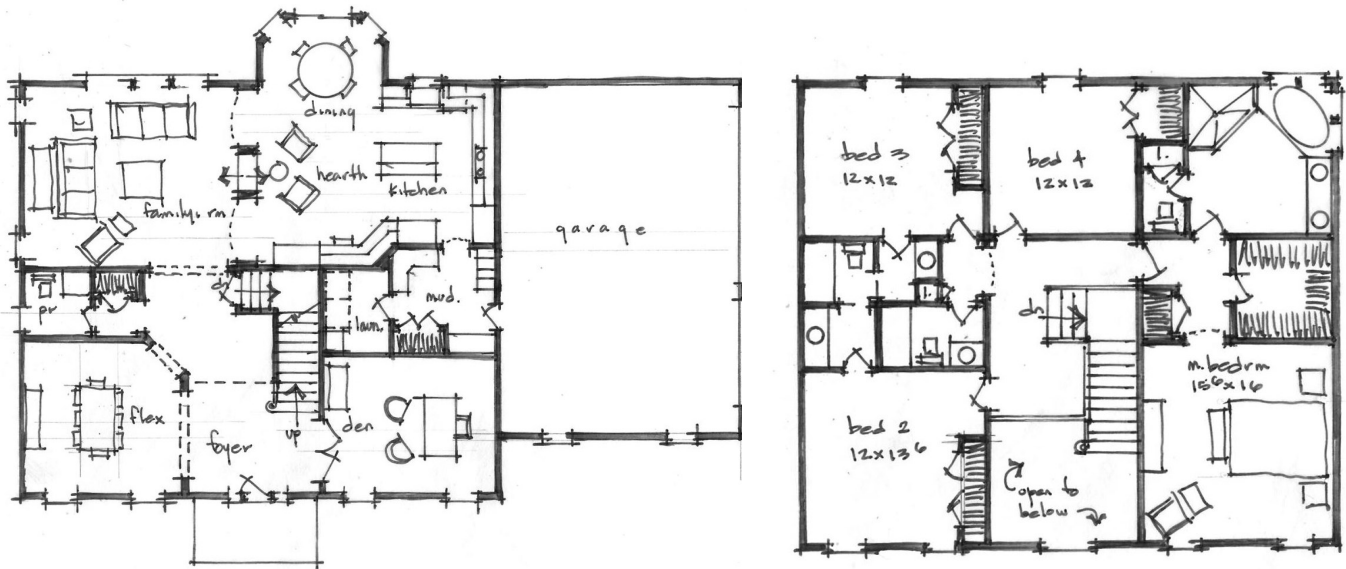

Turnberry  
PARK

The Cambridge—3,200 Sq. Ft.

**K**  
**KHEDER**  
*Homes*  
*Preferred Builder*

Tel/Fax: 248-446-2100  
www.khederhomes.com