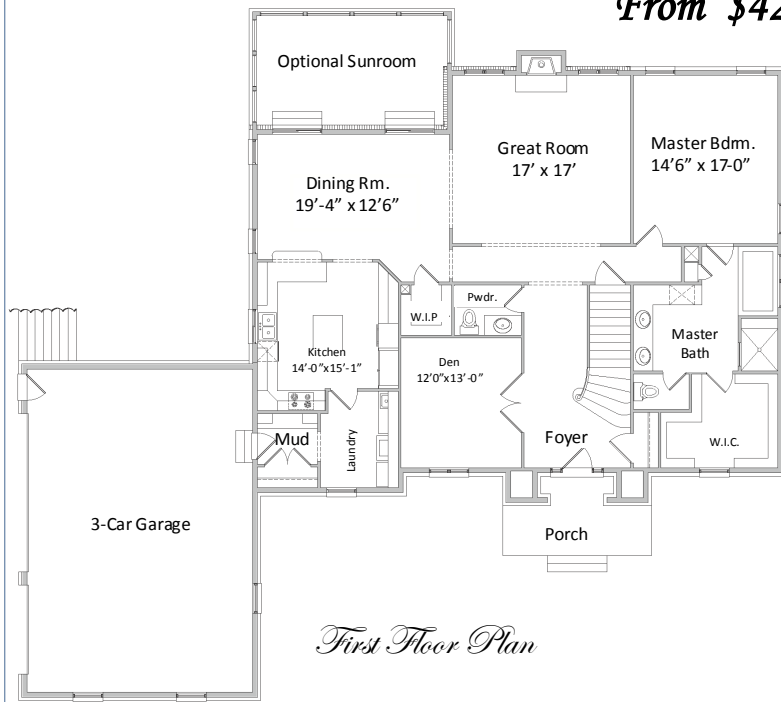

Turnberry
PARK

The Manchester
From \$429,900

Second Floor Plan
3,300 Total Sq. Ft.

K
KHEDER
Homes
Preferred Builder

Tel/Fax: 248-446-2100
www.khederhomes.com