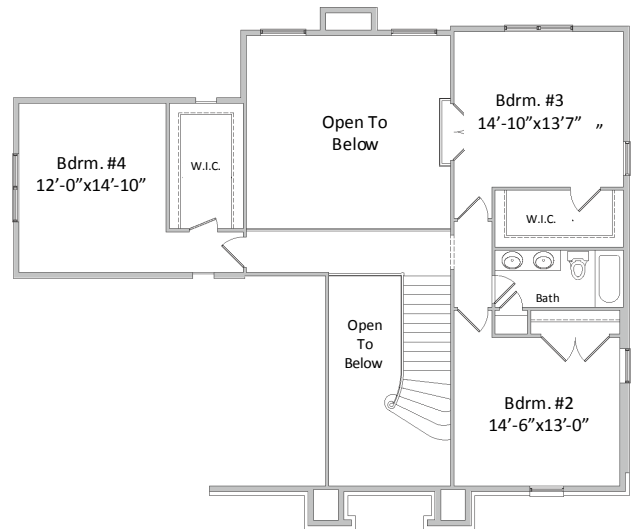

Turnberry
PARK

The Manchester
From \$429,900

Second Floor Plan
3,300 Total Sq. Ft.

K
KHEDER
Homes
Preferred Builder

Tel/Fax: 248-446-2100
www.khederhomes.com